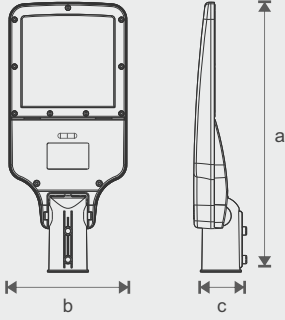

Spirit Level /
Su terazisi

Dimensions / Ölçüler

	a	b	c
Body dimensions	: 517 x 225 x 92mm		
Pack dimensions	: 520 x 230 x 93mm		
Weight	: 4,2kg		

Technical Features / Teknik Özellikler

Lamp Type	: Power LED
Warranty	: 5 Years
Housing	: Aluminium
Glass	: 5mm Tempered
Paint	: Electrostatic powder coating
IP	: 66
Kelvin	: 3000-4000-6000
CRI	: >80
LED Lifetime	: 50.000 h
Power Supply	: 220-240 AC 50-60 Hz.
Connectors	: Stainless
Environment	: Outdoor