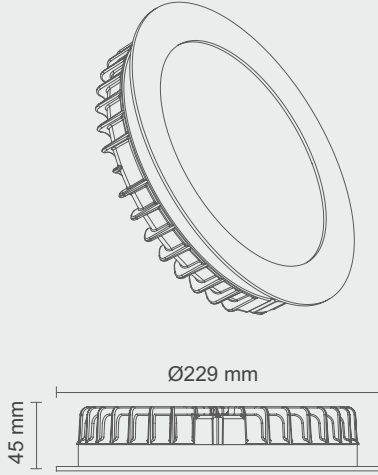

Vela series

8 "

Dimensions / Ölçüler

Body dimensions : 229Ø x 45mm
Pack dimensions : 535mm x 535mm x 275mm
Weight : 0,875 gr
Box quantity : 12 pcs
Recess depth : 45mm

Class II

Technical Features / Teknik Özellikler

Lamp Type : SMD LED
Warranty : 5 Years
Housing : Aluminium Injection
Diffuser : PMMA
Paint : Static powder coating
IP : 44 / 65
Kelvin : 3000-4000-5000-6000
Beam angle : 107
CRI : >85
LED Lifetime : 50.000h
Power Supply : 220-240 AC 50-60 Hz.
Environment : Indoor
Installation : Surface, Pendanted
Bathroom zone : Zone 1 - 2

Dimmable
Dim Edilebilme

Phase Cut/ 1-10 V/
DALI

Emergency Battery
Acil Aydınlatma Kiti

Options / Seçenekler

1 hour

3 hours

Model Model	Power (W) Güç (W)	Efficiency Verim	Light Output Işık Şiddeti			
			3000K	4000K	5000K	6000K
DL8N23WMP	23 Watt	%85	2585lm	- 2703lm	- 2820lm	- 2938lm

Colours / Renkler

White Ral 9016

Black Ral 9005