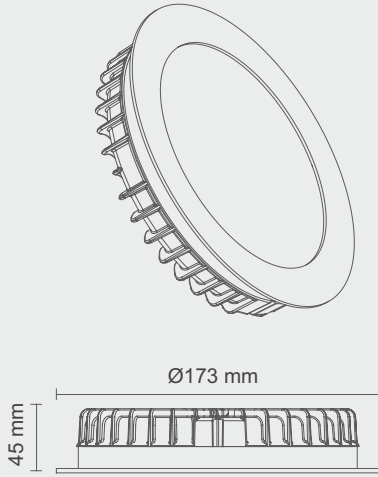

Vela series

5 "

Dimensions / Ölçüler

Body dimensions : 173Ø x 45mm
Pack dimensions : 385mm x 385mm x 420mm
Weight : 0,605 gr
Box quantity : 16 pcs
Recess depth : 45mm

Class II

Technical Features / Teknik Özellikler

Lamp Type : SMD LED
Warranty : 5 Years
Housing : Aluminium Injection
Diffuser : PMMA
Paint : Static powder coating
IP : 44 / 65
Kelvin : 3000-4000-5000-6000
Beam angle : 108
CRI : >85
LED Lifetime : 50.000h
Power Supply : 220-240 AC 50-60 Hz.
Environment : Indoor
Installation : Surface, Pendanted
Bathroom zone : Zone 1 - 2

Dimmable
Dim Edilebilme

Phase Cut/ 1-10 V/
DALI

Emergency Battery
Acil Aydınlatma Kiti

Options / Seçenekler

1 hour

3 hours

Model Model	Power (W) Güç (W)	Efficiency Verim	Light Output Işık Şiddeti			
			3000K	4000K	5000K	6000K
DL5N16WMP	16 Watt	%85	1760lm	1840lm	1920lm	2000lm

Colours / Renkler

White Ral 9016

Black Ral 9005