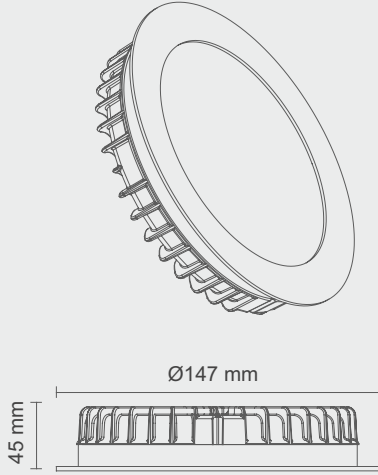

Colours / Renkler

White Ral 9016

Black Ral 9005

Vela series

4 "

Dimensions / Ölçüler

Body dimensions : 147Ø x 45mm
Pack dimensions : 485mm x 485mm x 320mm
Weight : 0,350 gr
Box quantity : 27 pcs
Recess depth : 45mm