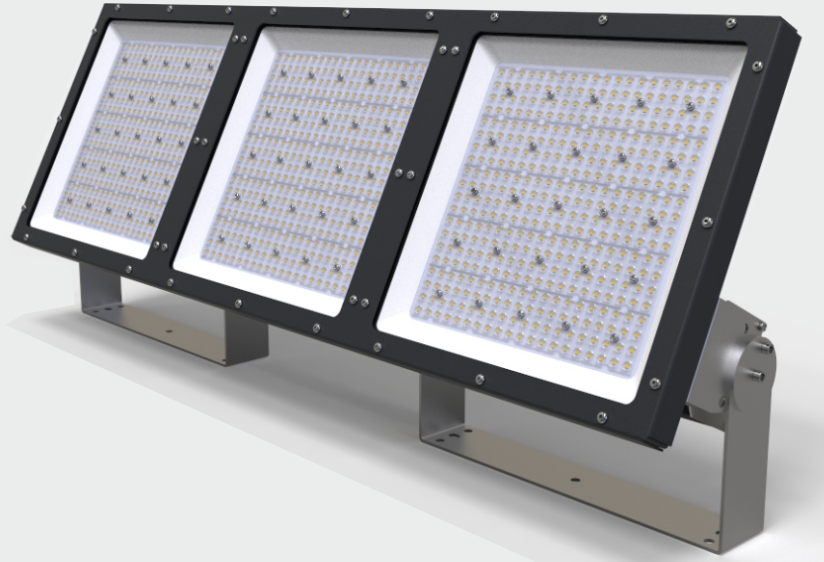

Orion X3 series

Dimensions / Ölçüler

	a	b	c
Body dimensions	: 345 x 1050 x 140mm		
Pack dimensions	: 360 x 1060 x 200mm		
Weight	: 27 kg		

Technical Features / Teknik Özellikler

Lamp Type	: MID Power LED
Warranty	: 5 Years
Housing	: Aluminium
Glass	: 5mm Tempered
Paint	: Electrostatic powder coating
IP	: 66
Kelvin	: 3000-4000-6000
CRI	: >80
LED Lifetime	: 50.000 h
Power Supply	: 220-240 AC 50-60 Hz.
Connectors	: Stainless
Environment	: Outdoor

Lens angles / Lens açıları

Model Model	Power (W) Güç (W)	Led Pcs Led Sayısı	Efficiency Verim	Light Output Işık Şiddeti
PL750W1200MP	750 Watt	1200	%97	88500 lm
PL900W1200MP	900 Watt	1200	%98	108000 lm
PL1000W1200MP	1000 Watt	1200	%98	120000 lm

Technical Options
Teknik Seçenekler

Dimmer
Dali

Colours / Renkler

RAL 7016