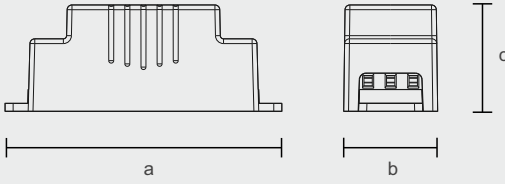

Dimensions / Ölçüler

	a	b	c
Body dimensions	: 87 x 30 x 33mm		
Pack dimensions	: 90 x 31 x 134mm		
Weight	: 50gr		

Technical Features / Teknik Özellikler

Operating Voltage.	: 120-275V AC 50/60Hz
Continuous Current(max)	: 5A
Vopen	: 10 KV
Opt. Temperature	: -40 ~ +70 C

AG Parafudr sistemleri özetle; yıldırım ve ani aşırı gerilim darbelerine karşı sistemlerimizi koruyan darbe koruma cihazlarıdır.

Parafudr henüz ülkemizde önemi yeterince kavranmasa da birçok tesis ve sistem için kritik önem taşır. Yıldırım ve aşırı gerilim kaynaklı birçok cihaz hasara uğramakta, binlerce lira hasar oluşmaktadır. Bunun önüne geçmek için risk görülen yerlerde mutlaka parafudr korumasını uygulamak sistemlerinizin zarar görmemesi ve buna bağlı maddi kayıpların yaşanmaması açısından önem taşımaktadır.

Dış yıldırım sistemleri yıldırım darbelerine karşı sadece fiziksel koruma yapar. Elektriksel koruma gerçekleştirmezler. Ag parafudrlar ise yıldırım darbelerine karşı koruma yaptığı gibi şebeke darbelerine karşı da koruma yaparlar.

LV Surge protection systems are the protecting devices that are protecting our electrical system from the lightning and peak voltages.

Surge protection is critical for many facilities and systems although its importance is not yet understood in our country. Many devices are damaged due to lightning and overvoltage, thousands of dollars of loss occurs. It is important to apply surge protection to the risky areas to prevent this damage to your systems and not to suffer any financial losses due to this.

External lightning systems provide only physical protection against lightning strikes. They do not protect electrically. LV surge protection systems are protecting against the lightning as well as the overvoltage impacts of the mail line.