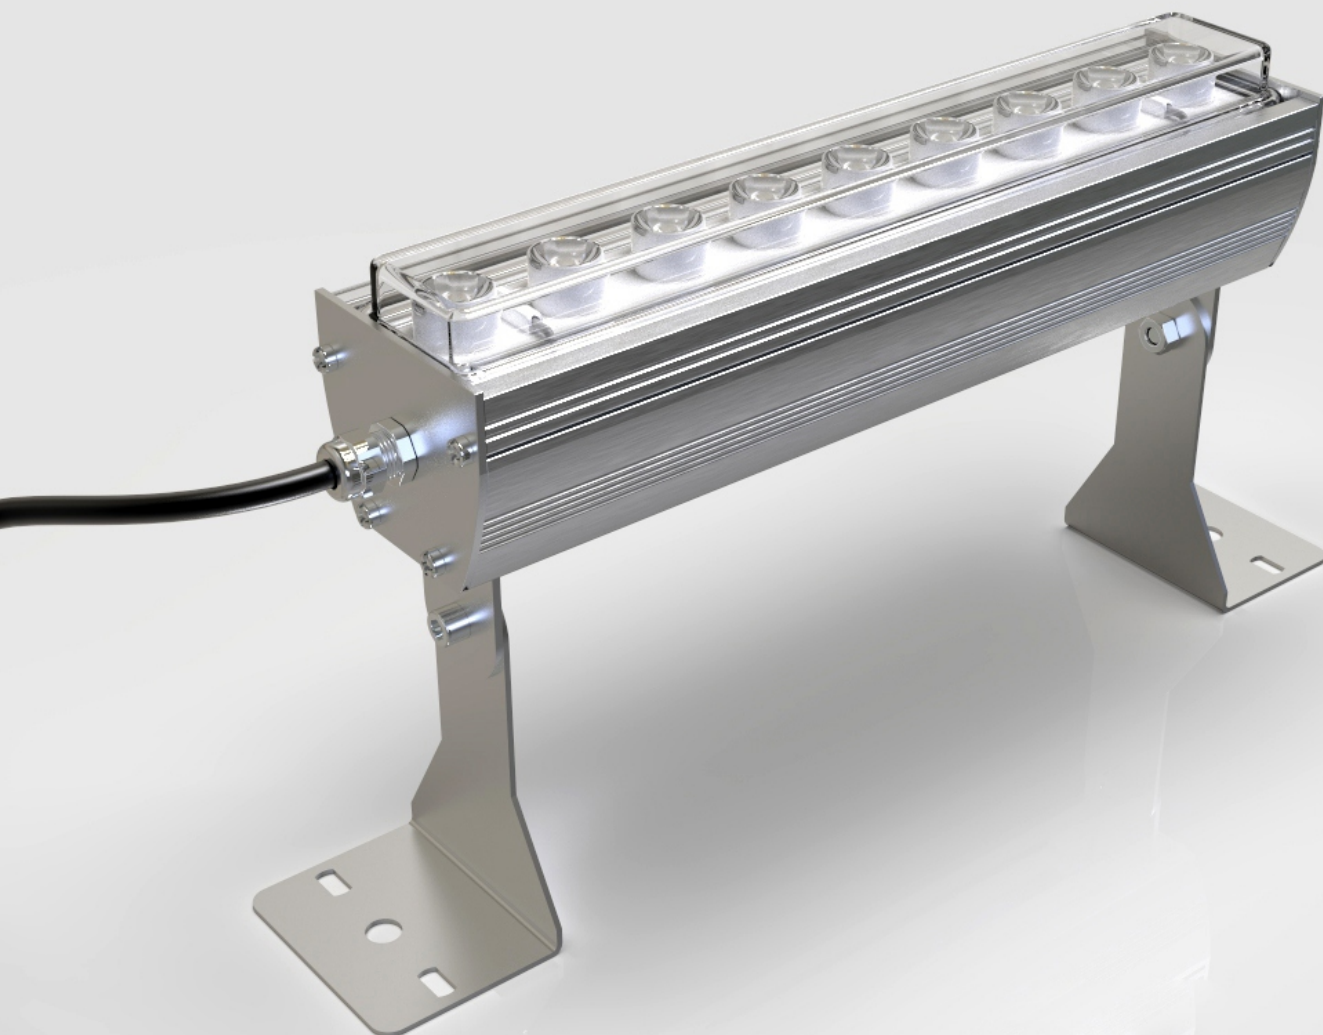

Colours / Renkler

White Ral 9016

Black Ral 9005

Led Wallwasher
IP67 RGB
www.wallwasherled.net

*Bright and **Colorful** Cities...*

Volans series

Dimensions / Ölçüler

	a	b	c
Body dimensions	: 120 x 250 x 60mm		
Pack dimensions	: 76ø x 400mm		
Weight	: 0,7kg		