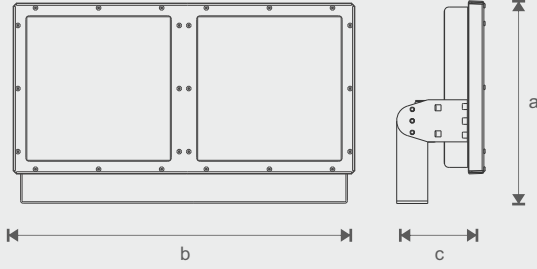

Technical Options
Teknik Seçenekler

Dimmer
Dali

Colours / Renkler

 RAL 7016

100 L : Power Led
400 L : Mid power 3030 / Lumen + %15

Orion X2 series

Dimensions / Ölçüler

	a	b	c
Body dimensions	: 690 x 345 x 140mm		
Pack dimensions	: 720 x 360 x 200mm		
Weight	: 18 kg		