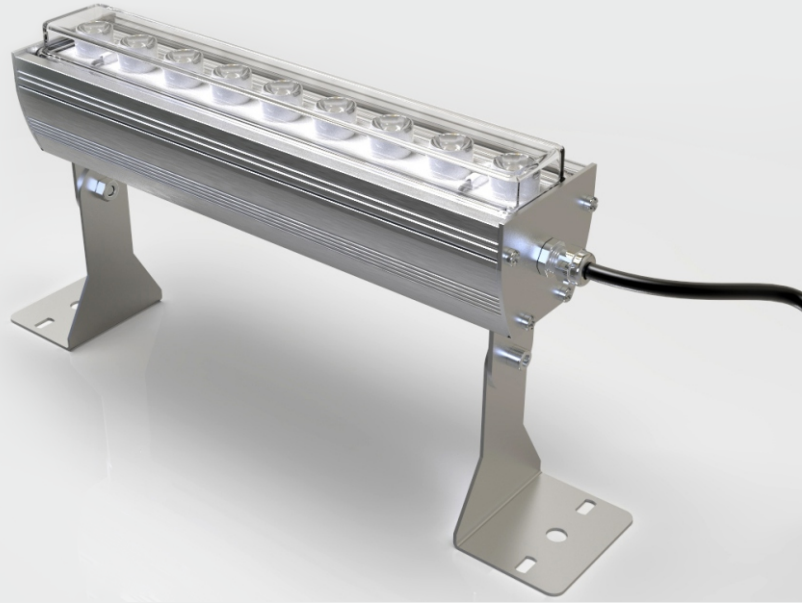

Colours / Renkler

White Ral 9016

Black Ral 9005

Led Wallwasher
IP67 RGB
www.wallwasherled.net

*Bright and **Colorful** Cities...*

Volans series

Dimensions / Ölçüler

	a	b	c
Body dimensions	: 120 x 250 x 60mm		
Pack dimensions	: 76ø x 400mm		
Weight	: 0,7kg		