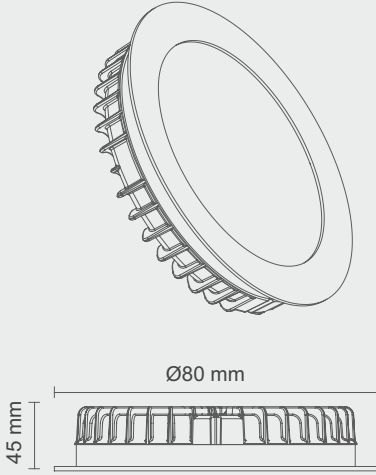

Dimensions / Ölçüler

	a	b	c
Body dimensions	1195	295	52mm
Pack dimensions	1300	320	60mm
Weight	3,5kg		

Technical Features / Teknik Özellikler

Lamp Type	: SMD LED
Warranty	: 2-5 Years
Housing	: DKP
Glass	: 1.2-1.5mm PS Opal Diffuser
Paint	: Electrostatic powder coating
IP	: 20
Kelvin	: 3000-4000-6000
CRI	: >80
LED Lifetime	: 50.000 h
Power Supply	: 220-240 AC 50-60 Hz.
Environment	: Indoor
Installation	: Surface

Vela series

1 "

Dimensions / Ölçüler

Body dimensions : 80Ø x 45mm
Pack dimensions : 450mm x 340mm x 320mm
Box quantity : 36 pcs
Weight : 0,155 gr
Recess depth : 45mm

Class II

Technical Features / Teknik Özellikler