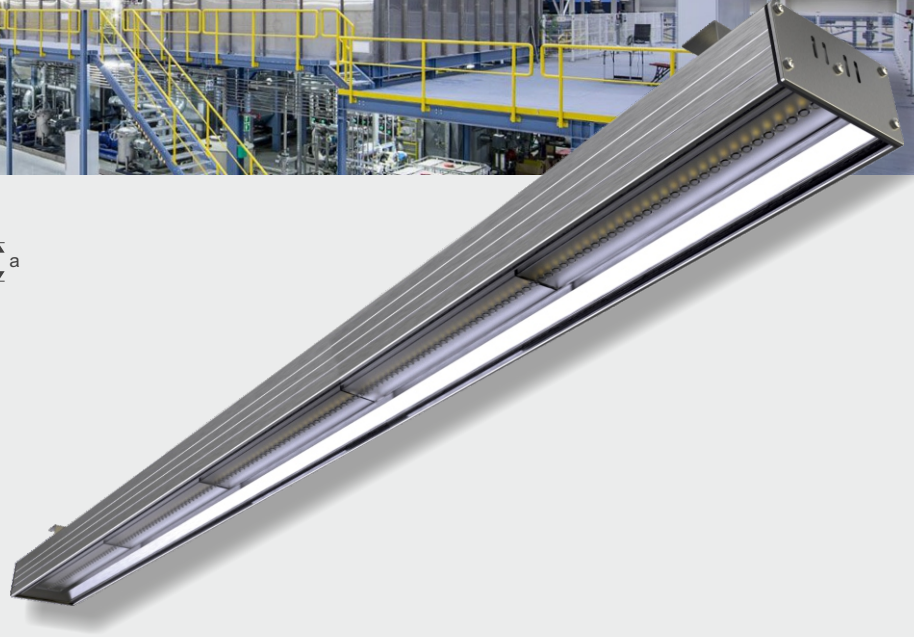

Dimensions / Ölçüler

	a	b	c
Body dimensions	: 110 x	1467 x	75mm
Pack dimensions	: 120 x	1470 x	80mm
Weight	: 5,5kg		

Technical Features / Teknik Özellikler

Lamp Type	: SMD LED
Warranty	: 5 Years
Housing	: Extruded Aluminium
Glass	: 4mm Tempered glass
Paint	: Anodized
IP	: 65
Kelvin	: 3000-4000-6000
CRI	: >80
LED Lifetime	: 50.000 h
Power Supply	: 220-240 AC 50-60 Hz.
Environment	: Indoor
Installation	: Surface, Pendanted

Lens angles / Lens açıları

Technical Options
Teknik Seçenekler

Emergency Kit
Dimmer
Dali

Model Model	Power (W) Güç (W)	Led Pcs Led Sayısı	Efficiency Verim	Light Output Işık Şiddeti
YT130W150MP	130 Watt	150	%92	18026 lm

Colours / Renkler