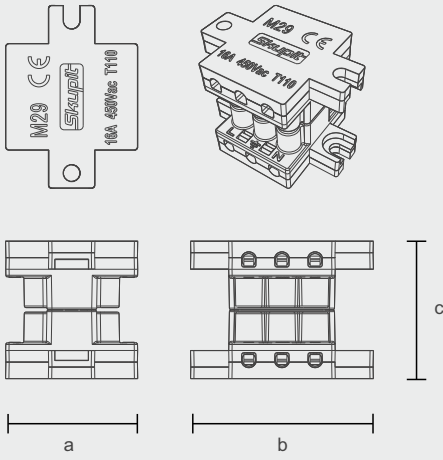

Dimensions / Ölçüler

	a	b	c
Body dimensions	: 40	: 55	: 41.5mm
Weight	: 50gr		

Technical Features / Teknik Özellikler

Rated Voltage.	: 450V
Rated Current	: 16A
Resistance to surface currents	: TK 175
Working temperature	: T120 C
Insulation class	: II
Connect the cabbies	: Screw clamps
Protection degree	: IP20

M29 DISCONNECTOR
DEVRE KESİCİ