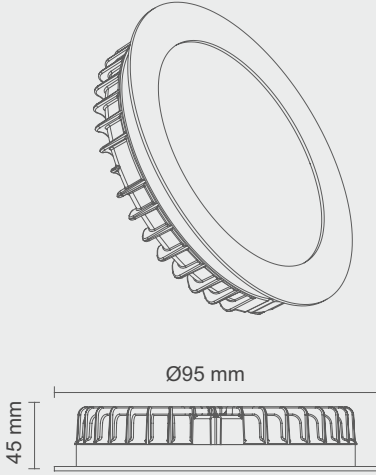

Vela series

2 "

Dimensions / Ölçüler

Body dimensions : 95Ø x 45mm
Pack dimensions : 450mm x 340mm x 320mm
Weight : 0,170 gr
Box quantity : 36 pcs
Recess depth : 45mm

Class II

Technical Features / Teknik Özellikler

Lamp Type : SMD LED
Warranty : 5 Years
Housing : Aluminium Injection
Diffuser : PMMA
Paint : Static powder coating
IP : 44 / 65
Kelvin : 3000-4000-5000-6000
Beam angle : 100
CRI : >85
LED Lifetime : 50.000h
Power Supply : 220-240 AC 50-60 Hz.
Environment : Indoor
Installation : Surface, Pendanted
Bathroom zone : Zone 1 - 2

Dimmable
Dim Edilebilme

Phase Cut/ 1-10 V/
DALI

Emergency Battery
Acil Aydınlatma Kiti

Options / Seçenekler

1 hour

3 hours

Model Model	Power (W) Güç (W)	Efficiency Verim	Light Output Işık Şiddeti			
			3000K	4000K	5000K	6000K
DL2N6WMP	6 Watt	%84	540lm	570lm	600lm	630lm

Colours / Renkler

White Ral 9016

Black Ral 9005