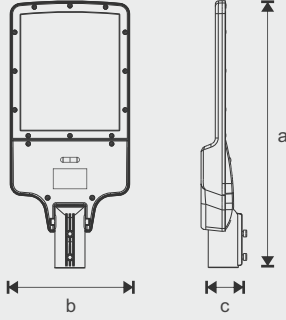

Spirit Level /
Su terazisi

Dimensions / Ölçüler

	a	b	c
Body dimensions	: 517 x 225 x 92mm		
Pack dimensions	: 520 x 230 x 93mm		
Weight	: 4,2kg		

Technical Features / Teknik Özellikler

Lamp Type	: Power LED
Warranty	: 5 Years
Housing	: Aluminium
Glass	: 5mm Tempered
Paint	: Electrostatic powder coating
IP	: 66
Kelvin	: 3000-4000-6000
CRI	: >80
LED Lifetime	: 50.000 h
Power Supply	: 220-240 AC 50-60 Hz.
Connectors	: Stainless
Environment	: Outdoor

Technical Options
Teknik Seçenekler

Dimmer
Dali
Nema 7 socket

Colours / Renkler

 RAL 7016

24 L : Power Led
72 L : Mid power 3030

Andromeda series

Dimensions / Ölçüler

	a	b	c
Body dimensions	: 630 x 280x 77mm		
Pack dimensions	: 640 x 290 x 80mm		
Weight	: 6,7kg(without cooler wings)		