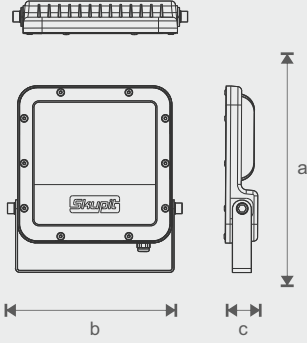

Led Floodlight Luminaires

40W - 1000W

Functionality and design integrity

Excellent light quality
Effective cooling,

Antares series

Dimensions / Ölçüler

	a	b	c
Body dimensions	: 274 x 235 x 48mm		
Pack dimensions	: 280 x 240 x 50mm		
Weight	: 2,8kg		