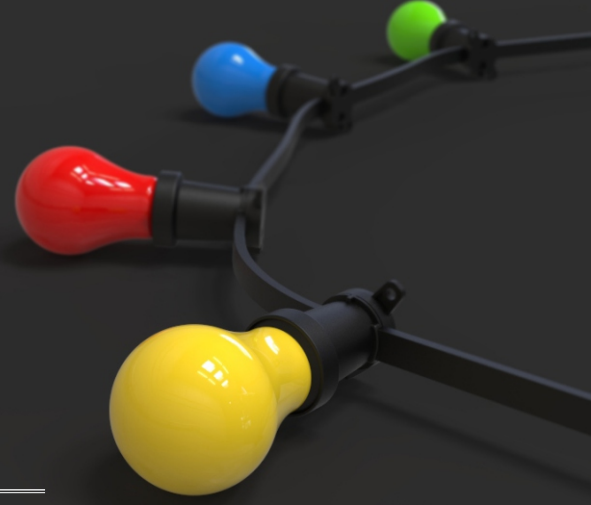

E27 İÇ VE DIŞ MEKAN / INDOOR and OUTDOOR
İĞNELİ DUY / LAMP SOCKET WITH PIN

DİLEDİĞİNİZ GİBİ EKLEYİP ÇIKARTIN
SANİYELER İÇERİSİNDE YERLERİNİ DEĞİŞTİRİN

ADD OR REMOVE AS YOU WISH
RELOCATE WITHIN SECONDS

Dimensions / Ölçüler

	a	b	c
Body dimensions	: 52	x 38	x 52mm
Pack dimensions	: 54	x 40	x 54mm
Weight	: 20gr