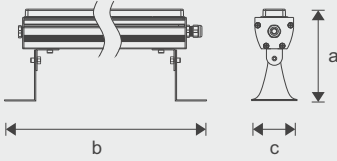

Lens angles / Lens açıları

- 12
- 90
- Asymmetric

Colours / Renkler

Volans series

Dimensions / Ölçüler

	a	b	c
Body dimensions	: 120 x 500 x 60mm		
Pack dimensions	: 76Øx 650mm		
Weight	: 1,1kg		

Technical Features / Teknik Özellikler