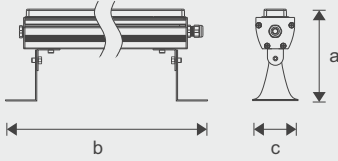

Lens angles / Lens açıları

- 12
- 90
- Asymmetric

Colours / Renkler

Volans series

Dimensions / Ölçüler

	a	b	c
Body dimensions	: 120 x 750 x 60mm		
Pack dimensions	: 76ø x 900mm		
Weight	: 1,5kg		

Technical Features / Teknik Özellikler