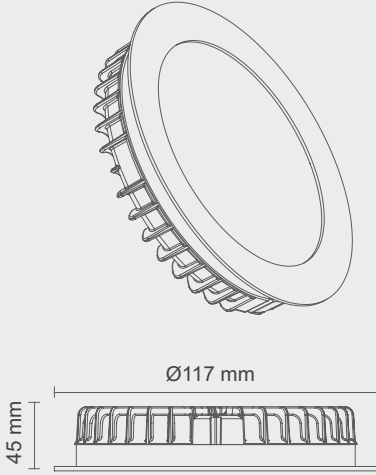

Vela series

3 "

Dimensions / Ölçüler

Body dimensions : 117Ø x 45mm
Pack dimensions : 520mm x 395mm x 305mm
Weight : 0,260 gr
Box quantity : 36 pcs
Recess depth : 45mm

Class II

Technical Features / Teknik Özellikler

Lamp Type : SMD LED
Warranty : 5 Years
Housing : Aluminium Injection
Diffuser : PMMA
Paint : Static powder coating
IP : 44 / 65
Kelvin : 3000-4000-5000-6000
Beam angle : 114
CRI : >85
LED Lifetime : 50.000h
Power Supply : 220-240 AC 50-60 Hz.
Environment : Indoor
Installation : Surface, Pendanted
Bathroom zone : Zone 1 - 2

Dimmable
Dim Edilebilme

Phase Cut/ 1-10 V/
DALI

Emergency Battery
Acil Aydınlatma Kiti

Options / Seçenekler

1 hour

3 hours

Model Model	Power (W) Güç (W)	Efficiency Verim	Light Output Işık Şiddeti			
			3000K	4000K	5000K	6000K
DL3N8WMP	8 Watt	%84	720lm	760lm	800lm	840lm

Colours / Renkler

White Ral 9016

Black Ral 9005