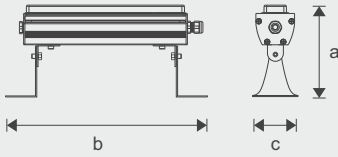

Colours / Renkler

White Ral 9016

Black Ral 9005

Led Wallwasher
IP67 RGB
www.wallwasherled.net

*Bright and **Colorful** Cities...*

Volans series

Dimensions / Ölçüler

	a	b	c
Body dimensions	: 120 x 250 x 60mm		
Pack dimensions	: 76ø x 400mm		
Weight	: 0,7kg		