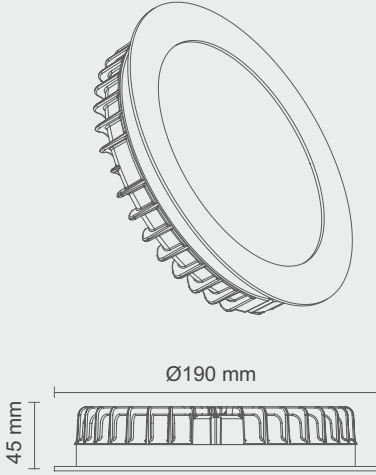

Colours / Renkler

White Ral 9016

Black Ral 9005

Vela series

6"

Dimensions / Ölçüler

Body dimensions : 190Ø x 45mm
Pack dimensions : 420mm x 420mm x 335mm
Weight : 0,845 gr
Box quantity : 12 pcs
Recess depth : 45mm