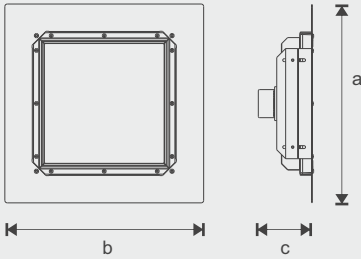

Technical Options
Teknik Seçenekler

Dimmer
Dali
Nema 7 socket

Colours / Renkler

 RAL 7016

Corvus series

Led Canopy Luminaires

Dimensions / Ölçüler

	a	b	c
Body dimensions	: 480 x 480 x 145mm		
Pack dimensions	: 490 x 490 x 150mm		
Weight	: 8,5kg		