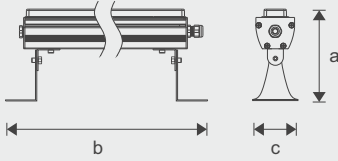

Lens angles / Lens açıları

- 12
- 90
- Asymmetric

Colours / Renkler

Volans series

Dimensions / Ölçüler

	a	b	c
Body dimensions	: 120 x 1000 x 60mm		
Pack dimensions	: 76Ø x 1150mm		
Weight	: 2kg		

Technical Features / Teknik Özellikler