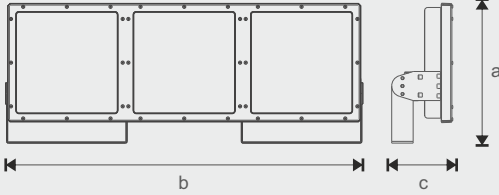

**Technical Options
Teknik Seçenekler**

Dimmer
Dali

Colours / Renkler

 RAL 7016

200 L : Power Led
800 L : Mid power 3030 / Lumen + %15

Orion X3 series

Dimensions / Ölçüler

	a	b	c
Body dimensions	: 345 x 1050 x 140mm		
Pack dimensions	: 360 x 1060 x 200mm		
Weight	: 27 kg		