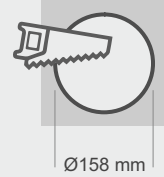

Technical Features / Teknik Özellikler

Lamp Type : SMD LED
Warranty : 5 Years
Housing : Aluminium Injection
Diffuser : PMMA
Paint : Static powder coating
IP : 44 / 65
Kelvin : 3000-4000-5000-6000
Beam angle : 108
CRI : >85
LED Lifetime : 50.000h
Power Supply : 220-240 AC 50-60 Hz.
Environment : Indoor
Installation : Surface, Pendanted
Bathroom zone : Zone 1 - 2

Dimmable
Dim Edilebilme

Phase Cut/ 1-10 V/
DALI

Emergency Battery
Acil Aydınlatma Kiti

Options / Seçenekler

1 hour

3 hours

Model Model	Power (W) Güç (W)	Efficiency Verim	Light Output Işık Şiddeti			
			3000K	4000K	5000K	6000K
DL5N16WMP	16 Watt	%85	1760lm	1840lm	1920lm	2000lm

Colours / Renkler

White Ral 9016

Black Ral 9005