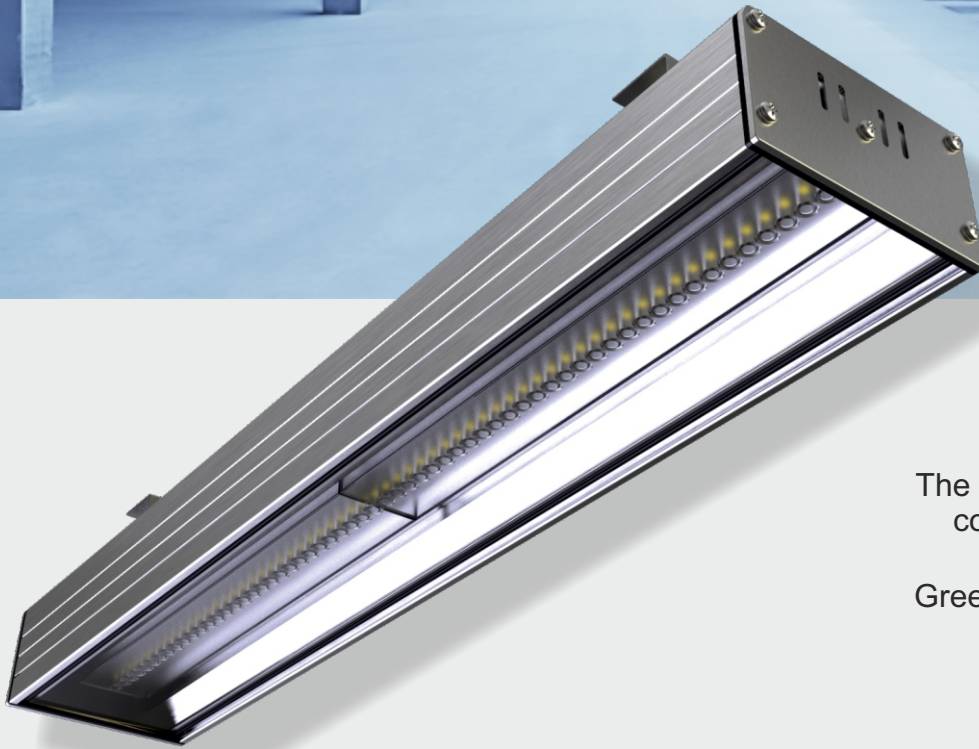

Lens angles / Lens açıları

- 12
- 90
- Asymmetric

Colours / Renkler

LED Highbay Luminaires

IP65

The new standard in highbay lighting,
combining functionality with design

GreenPerform, excellent light quality,
maximum energy savings