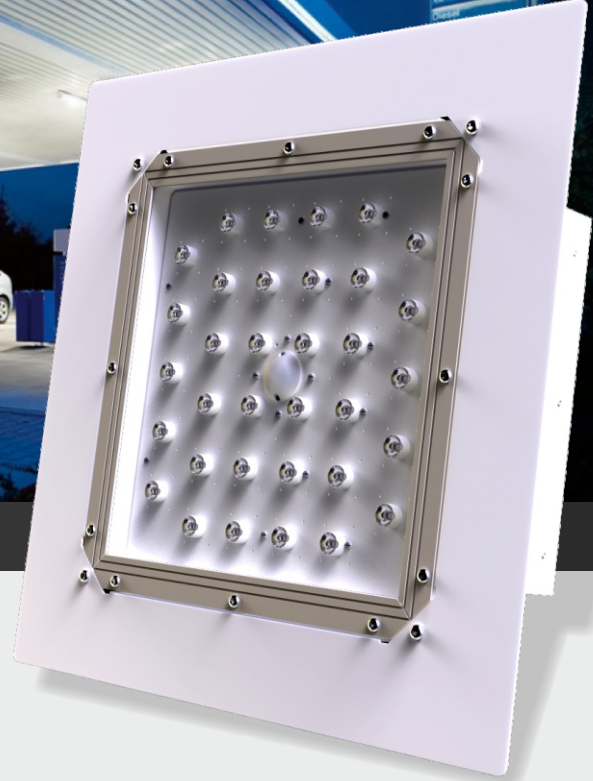

Corvus series